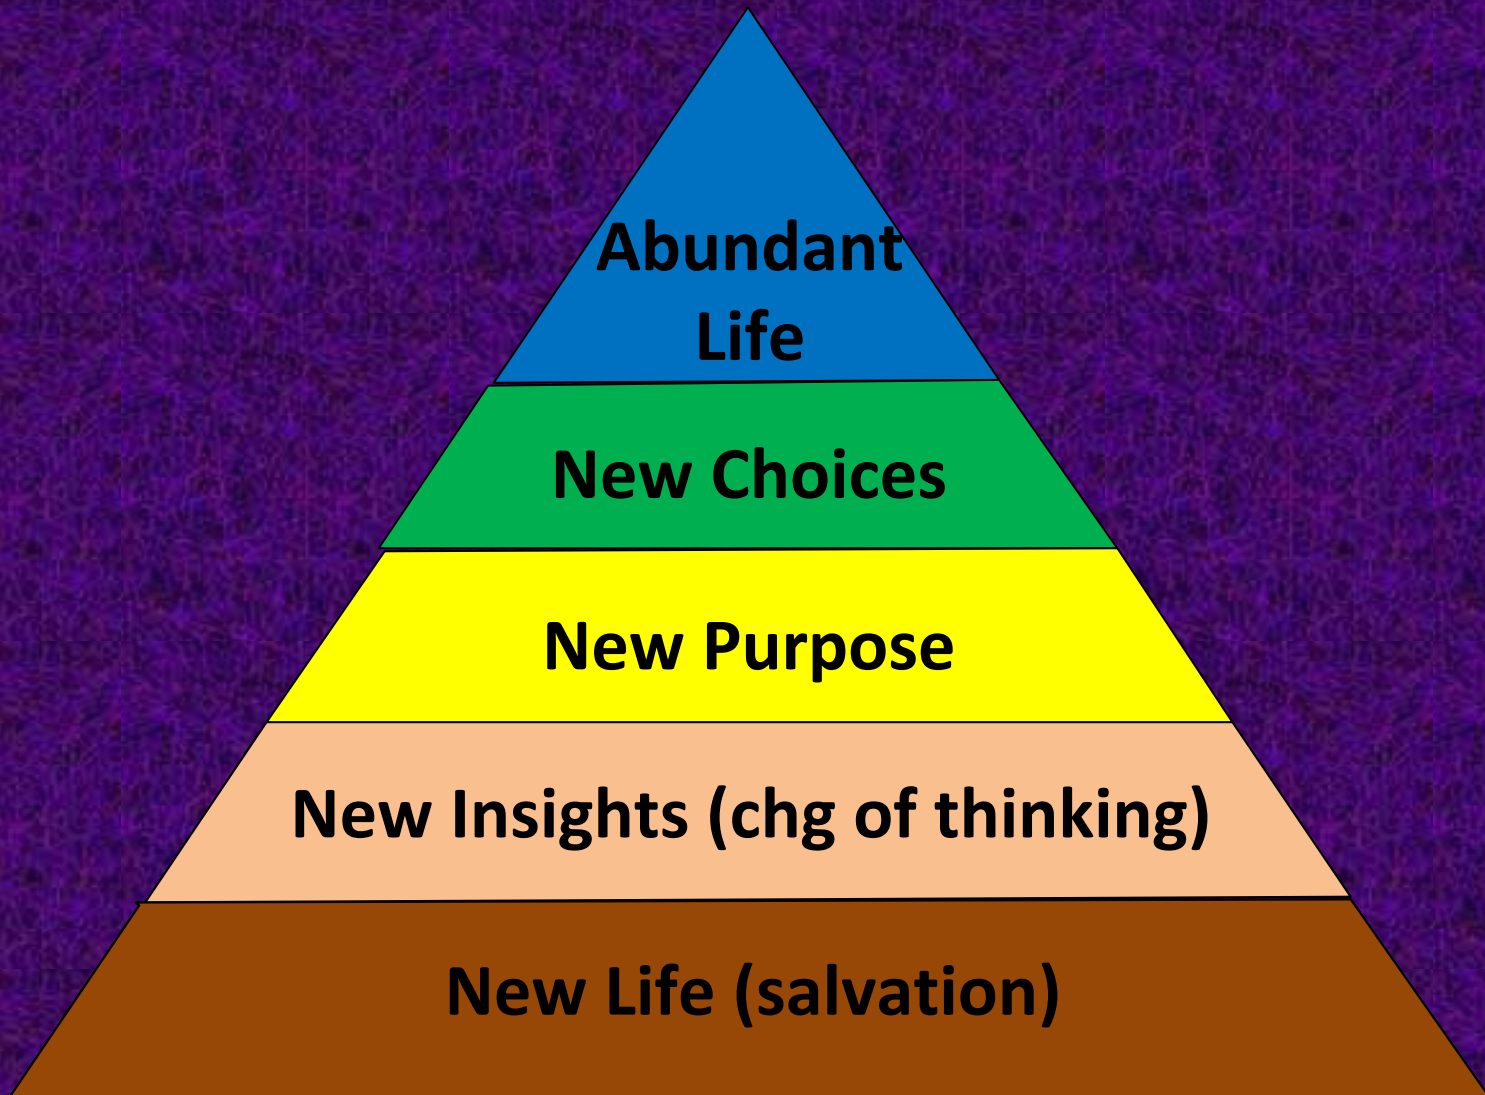

# **New Insights**

**Romans 8:5-18**

**New Insights**

**New Life**

# God's Triangle

# Death Minded

- **Set on natural desires**
- **Set on flesh/ death**
- **Hostile to God**
- **Cannot please God**
- **Dead mind leads to dead body**

**New Insights**

**New Life**

# **Spirit Minded**

- **Set on what the Spirit desires**
- **Set on life and peace**
- **Spirit is alive**
- **Promise of resurrection**

**New Insights**

**New Life**