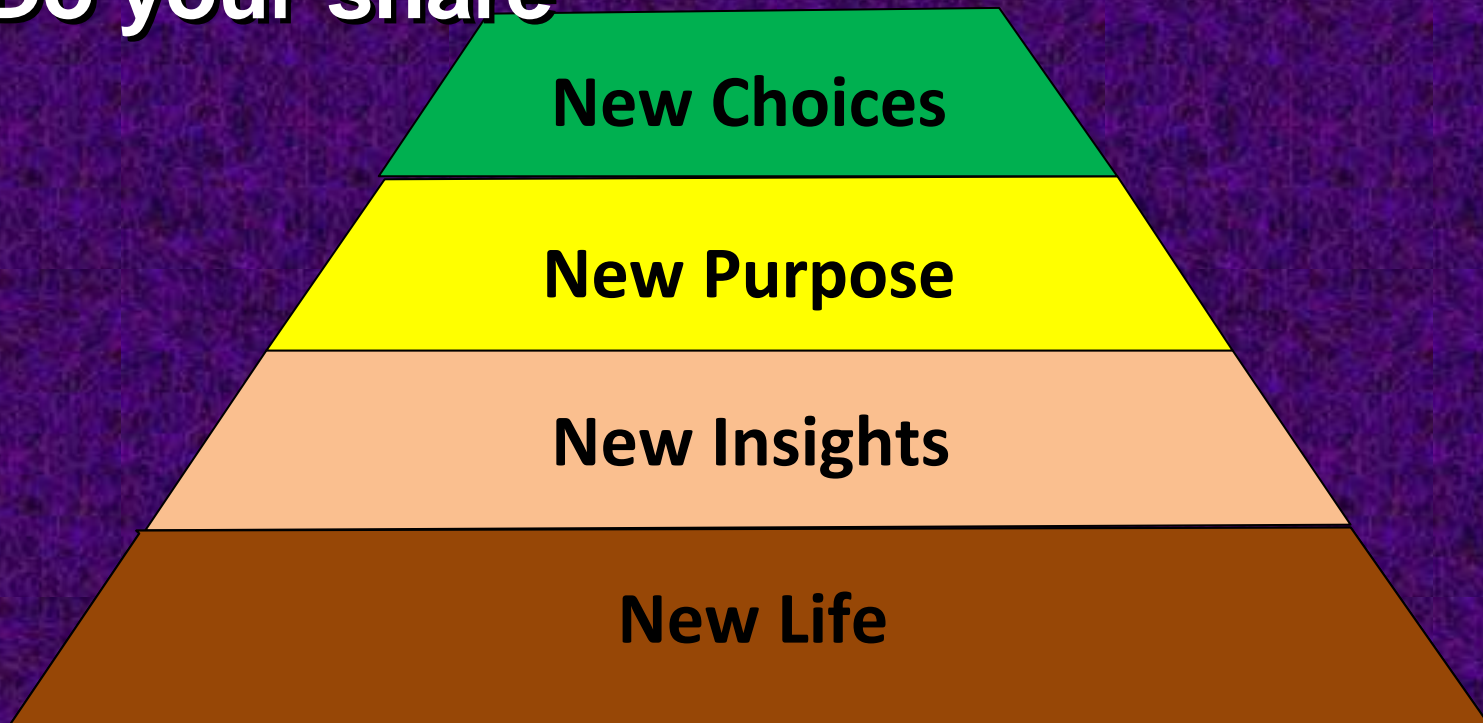

New Choices

Ephesians 4:11-24

God's Triangle

Good Choice

- **Watch your mouth**
- **Grow up**
- **Be a part**
- **Do your share**

Poor Choice

- Living like the world
- Thinking like the world
- Choosing like the world
- Behaving like the world

Clear Choice

- **Put off the old self**
- **Be made new in the attitude of your minds**
- **Put on the new self**

New choices...

Choose Wisely